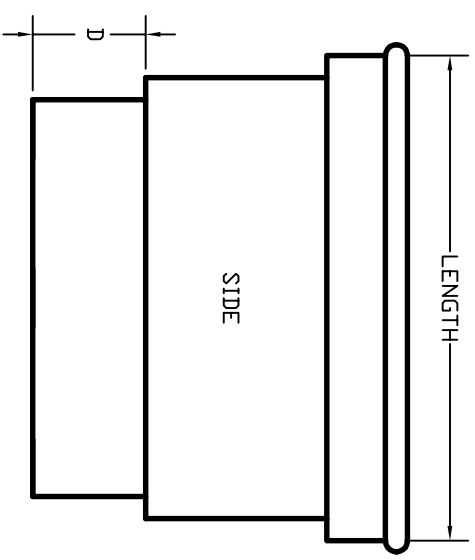

CONTOUR – BOTTOM CONTAINER

NOTE:
 DIMENSIONS MAY VARY UP TO A MAXIMUM OF 0.5 AN INCH
 INSIDE WIDTH'S AND LENGTH'S MEASURED FROM INSIDE OF BOTTOM
 VOLUMES ARE ALL +/- SL.

| PRODUCT NUMBER | OVERALL HEIGHT | INSIDE HEIGHT | WIDTH | INSIDE WIDTH | LENGTH | INSIDE LENGTH | A | B | C | D | VOLUME (LITERS) |
|----------------|----------------|---------------|-----------|--------------|---------------|---------------|-----------|------------|--------------|--------------|-----------------|
| FPC2721 | 31 | 25 | 46.75 | 39 | 45 | 37.5 | 4 | 6.5 | 11.75 | 13.25 | 645 |
| FPC2722 | 36 | 30.375 | 44.625 | 38 | 46.75 | 39 | 9.25 | 6.5 | 11.75 | 13.25 | 866 |
| FPC2723 | 42 | 35.75 | 45 | 38 | 46.625 | 39.5 | 15 | 6.5 | 11.75 | 13.25 | 1,037 |
| FPC2724 | 45 | 39 | 45.125 | 37 | 46.625 | 39 | 18.25 | 6.5 | 11.75 | 13.25 | 1,155 |
| FPC2725 | 55 | 46.5 | 45 | 37.5 | 46.25 | 39.5 | 26 | 6.5 | 11.75 | 13.25 | 1,414 |