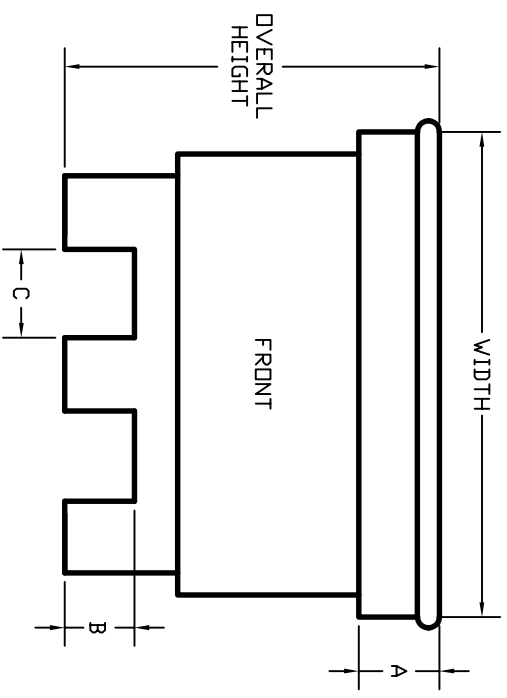

CONTOUR – BOTTOM CONTAINER

NOTE:
 DIMENSIONS MAY VARY UP TO A MAXIMUM OF 0.5 AN INCH
 INSIDE WIDTH'S AND LENGTH'S MEASURED FROM INSIDE OF BOTTOM
 VOLUMES ARE ALL +/- SL.

| PRODUCT NUMBER | OVERALL HEIGHT | INSIDE HEIGHT | WIDTH | INSIDE WIDTH | LENGTH | INSIDE LENGTH | A | B | C | D | VOLUME (LITERS) |
|----------------|----------------|---------------|-----------|--------------|---------------|---------------|-----------|------------|--------------|--------------|-----------------|
| FPC2721 | 31 | 25 | 46.75 | 39 | 45 | 37.5 | 4 | 6.5 | 11.75 | 13.25 | 645 |
| FPC2722 | 36 | 30.375 | 44.625 | 38 | 46.75 | 39 | 9.25 | 6.5 | 11.75 | 13.25 | 866 |
| FPC2723 | 42 | 35.75 | 45 | 38 | 46.625 | 39.5 | 15 | 6.5 | 11.75 | 13.25 | 1,037 |
| FPC2724 | 45 | 39 | 45.125 | 37 | 46.625 | 39 | 18.25 | 6.5 | 11.75 | 13.25 | 1,155 |
| FPC2725 | 55 | 46.5 | 45 | 37.5 | 46.25 | 39.5 | 26 | 6.5 | 11.75 | 13.25 | 1,414 |