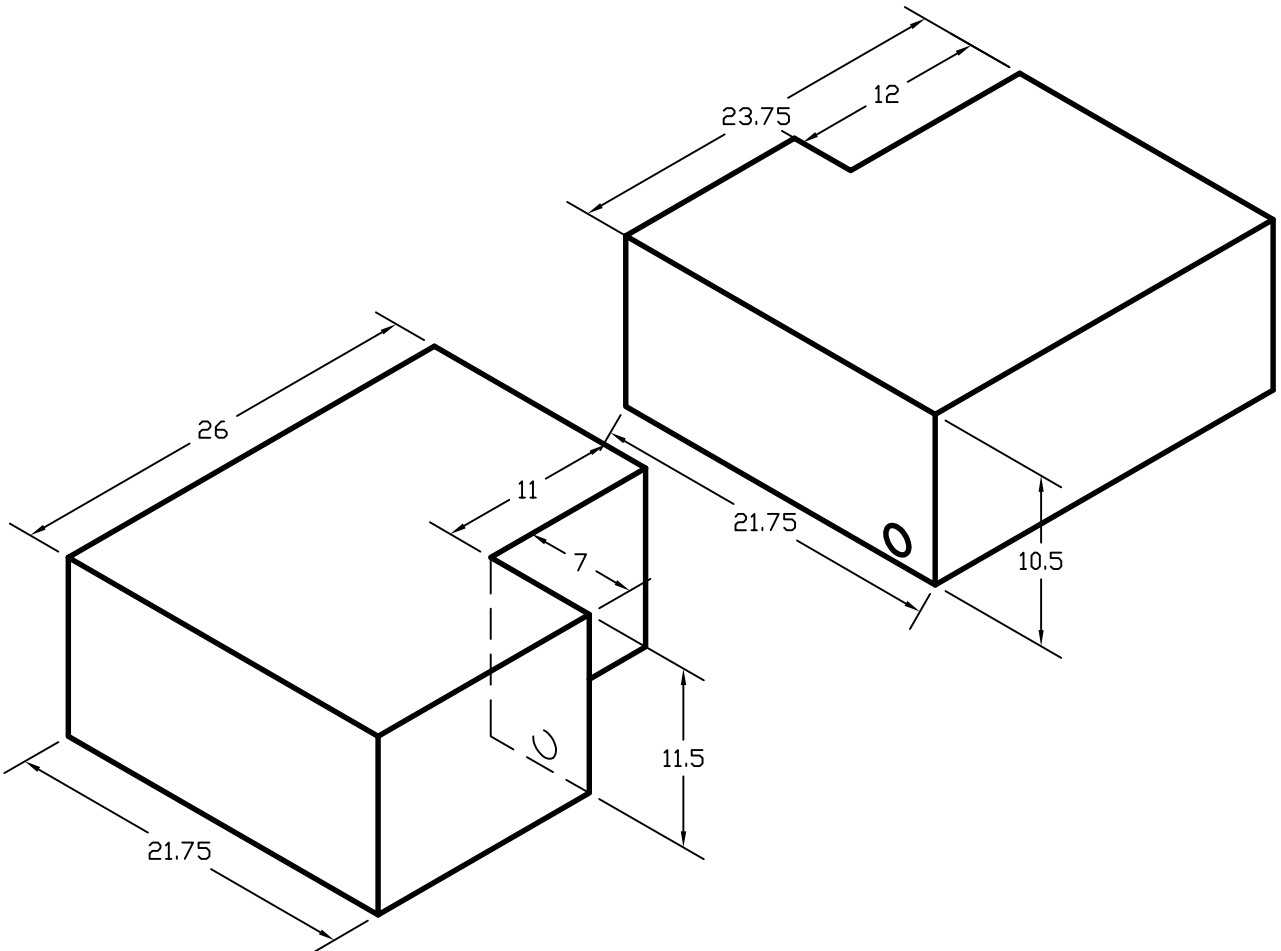

Product No. RBW1509  
CSA No. 6119C-17  
Liters. 77  
Size. 23.75" x 21.75" x 10.5"

Product No. RBW1508  
CSA No. 6111-17  
Liters. 77  
Size. 26" x 21.75" x 11.5"

D&M PLASTICS INC.