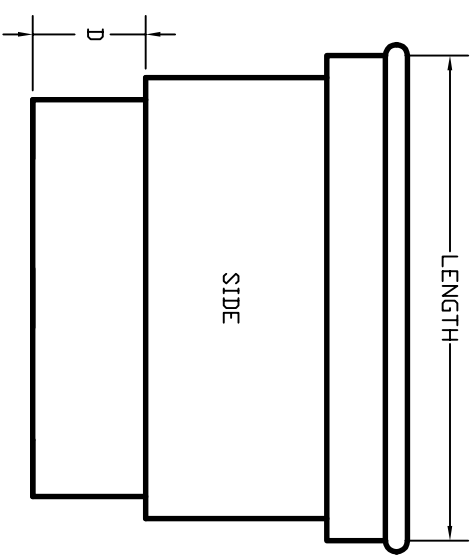

CONTOUR – BOTTOM CONTAINER

NOTE:
 DIMENSIONS MAY VARY UP TO A MAXIMUM OF 0.5 AN INCH
 INSIDE WIDTH'S AND LENGTH'S MEASURED FROM INSIDE OF BOTTOM
 VOLUMES ARE ALL +/- SL.

PRODUCT NUMBER	OVERALL HEIGHT	INSIDE HEIGHT	WIDTH	INSIDE WIDTH	LENGTH	INSIDE LENGTH	A	B	C	D	VOLUME (LITERS)
FPC2721	31	25	46.75	39	45	37.5	4	6.5	11.75	13.25	645
FPC2722	36	30.375	44.625	38	46.75	39	9.25	6.5	11.75	13.25	866
FPC2723	42	35.75	45	38	46.625	39.5	15	6.5	11.75	13.25	1,037
FPC2724	45	39	45.125	37	46.625	39	18.25	6.5	11.75	13.25	1,155
FPC2725	55	46.5	45	37.5	46.25	39.5	26	6.5	11.75	13.25	1,414