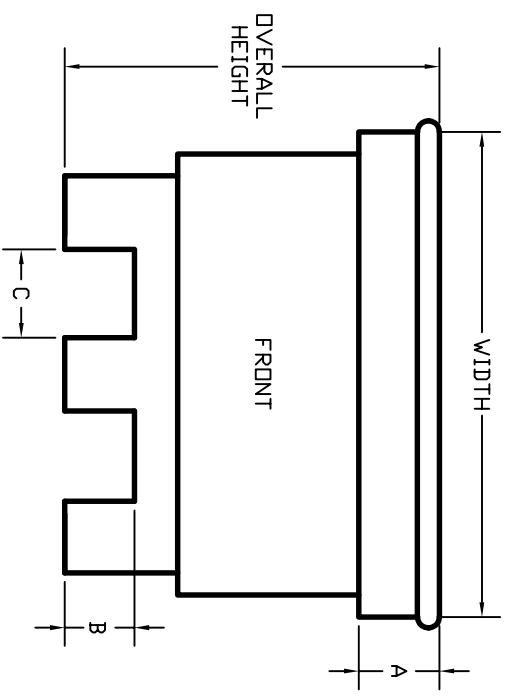

CONTOUR – BOTTOM CONTAINER

NOTE:
 DIMENSIONS MAY VARY UP TO A MAXIMUM OF 0.5 AN INCH
 INSIDE WIDTH'S AND LENGTH'S MEASURED FROM INSIDE OF BOTTOM
 VOLUMES ARE ALL +/- SL.

PRODUCT NUMBER	OVERALL HEIGHT	INSIDE HEIGHT	WIDTH	INSIDE WIDTH	LENGTH	INSIDE LENGTH	A	B	C	D	VOLUME (LITERS)
FPC2721	31	25	46.75	39	45	37.5	4	6.5	11.75	13.25	645
FPC2722	36	30.375	44.625	38	46.75	39	9.25	6.5	11.75	13.25	866
FPC2723	42	35.75	45	38	46.625	39.5	15	6.5	11.75	13.25	1,037
FPC2724	45	39	45.125	37	46.625	39	18.25	6.5	11.75	13.25	1,155
FPC2725	55	46.5	45	37.5	46.25	39.5	26	6.5	11.75	13.25	1,414