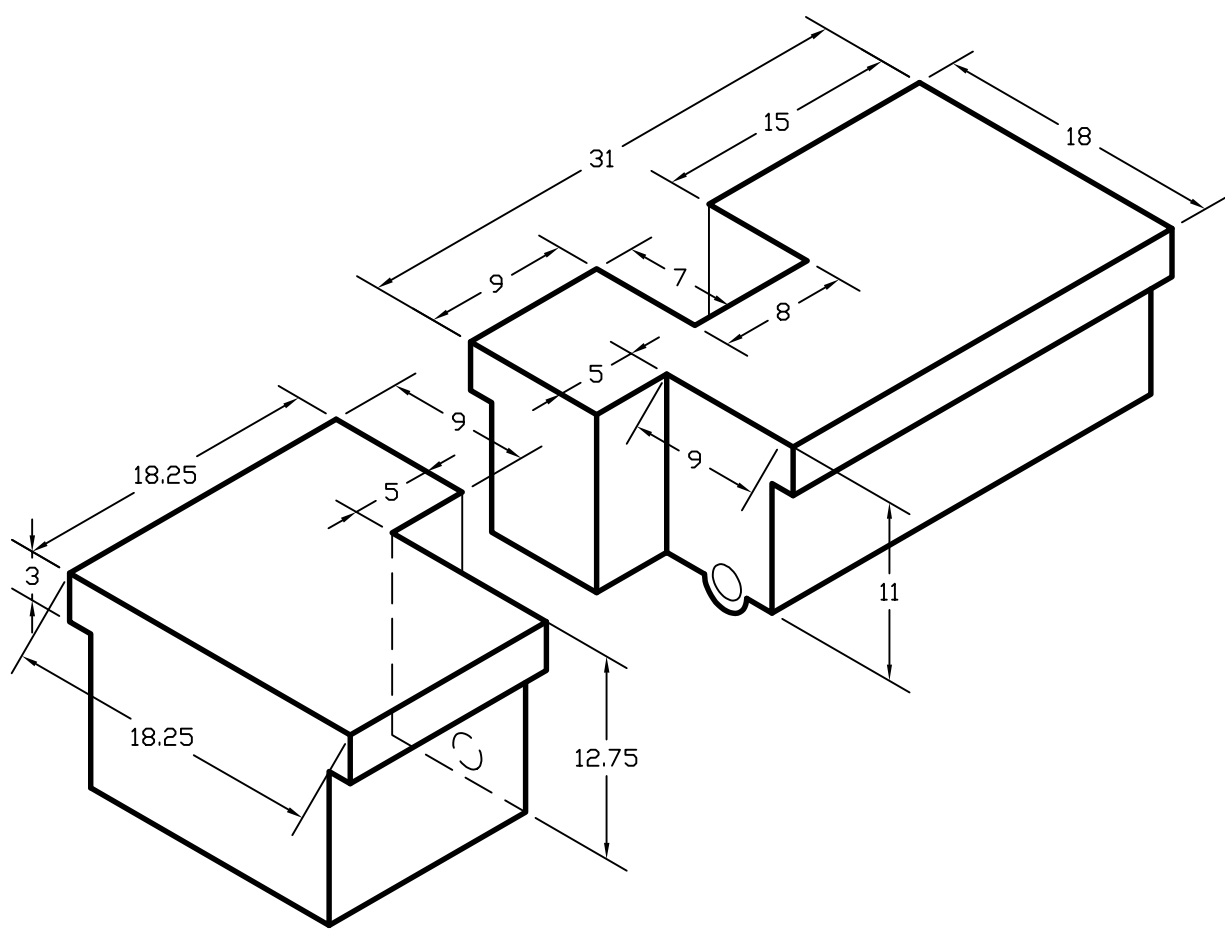

Product No. RBW1507
CSA No.
Liters. 86
Size. 31" x 18" x 11"

Product No. RBW1506
CSA No. 6111
Liters. 49
Size. 18.25"x18.25"x12.75"

D&M PLASTICS INC.